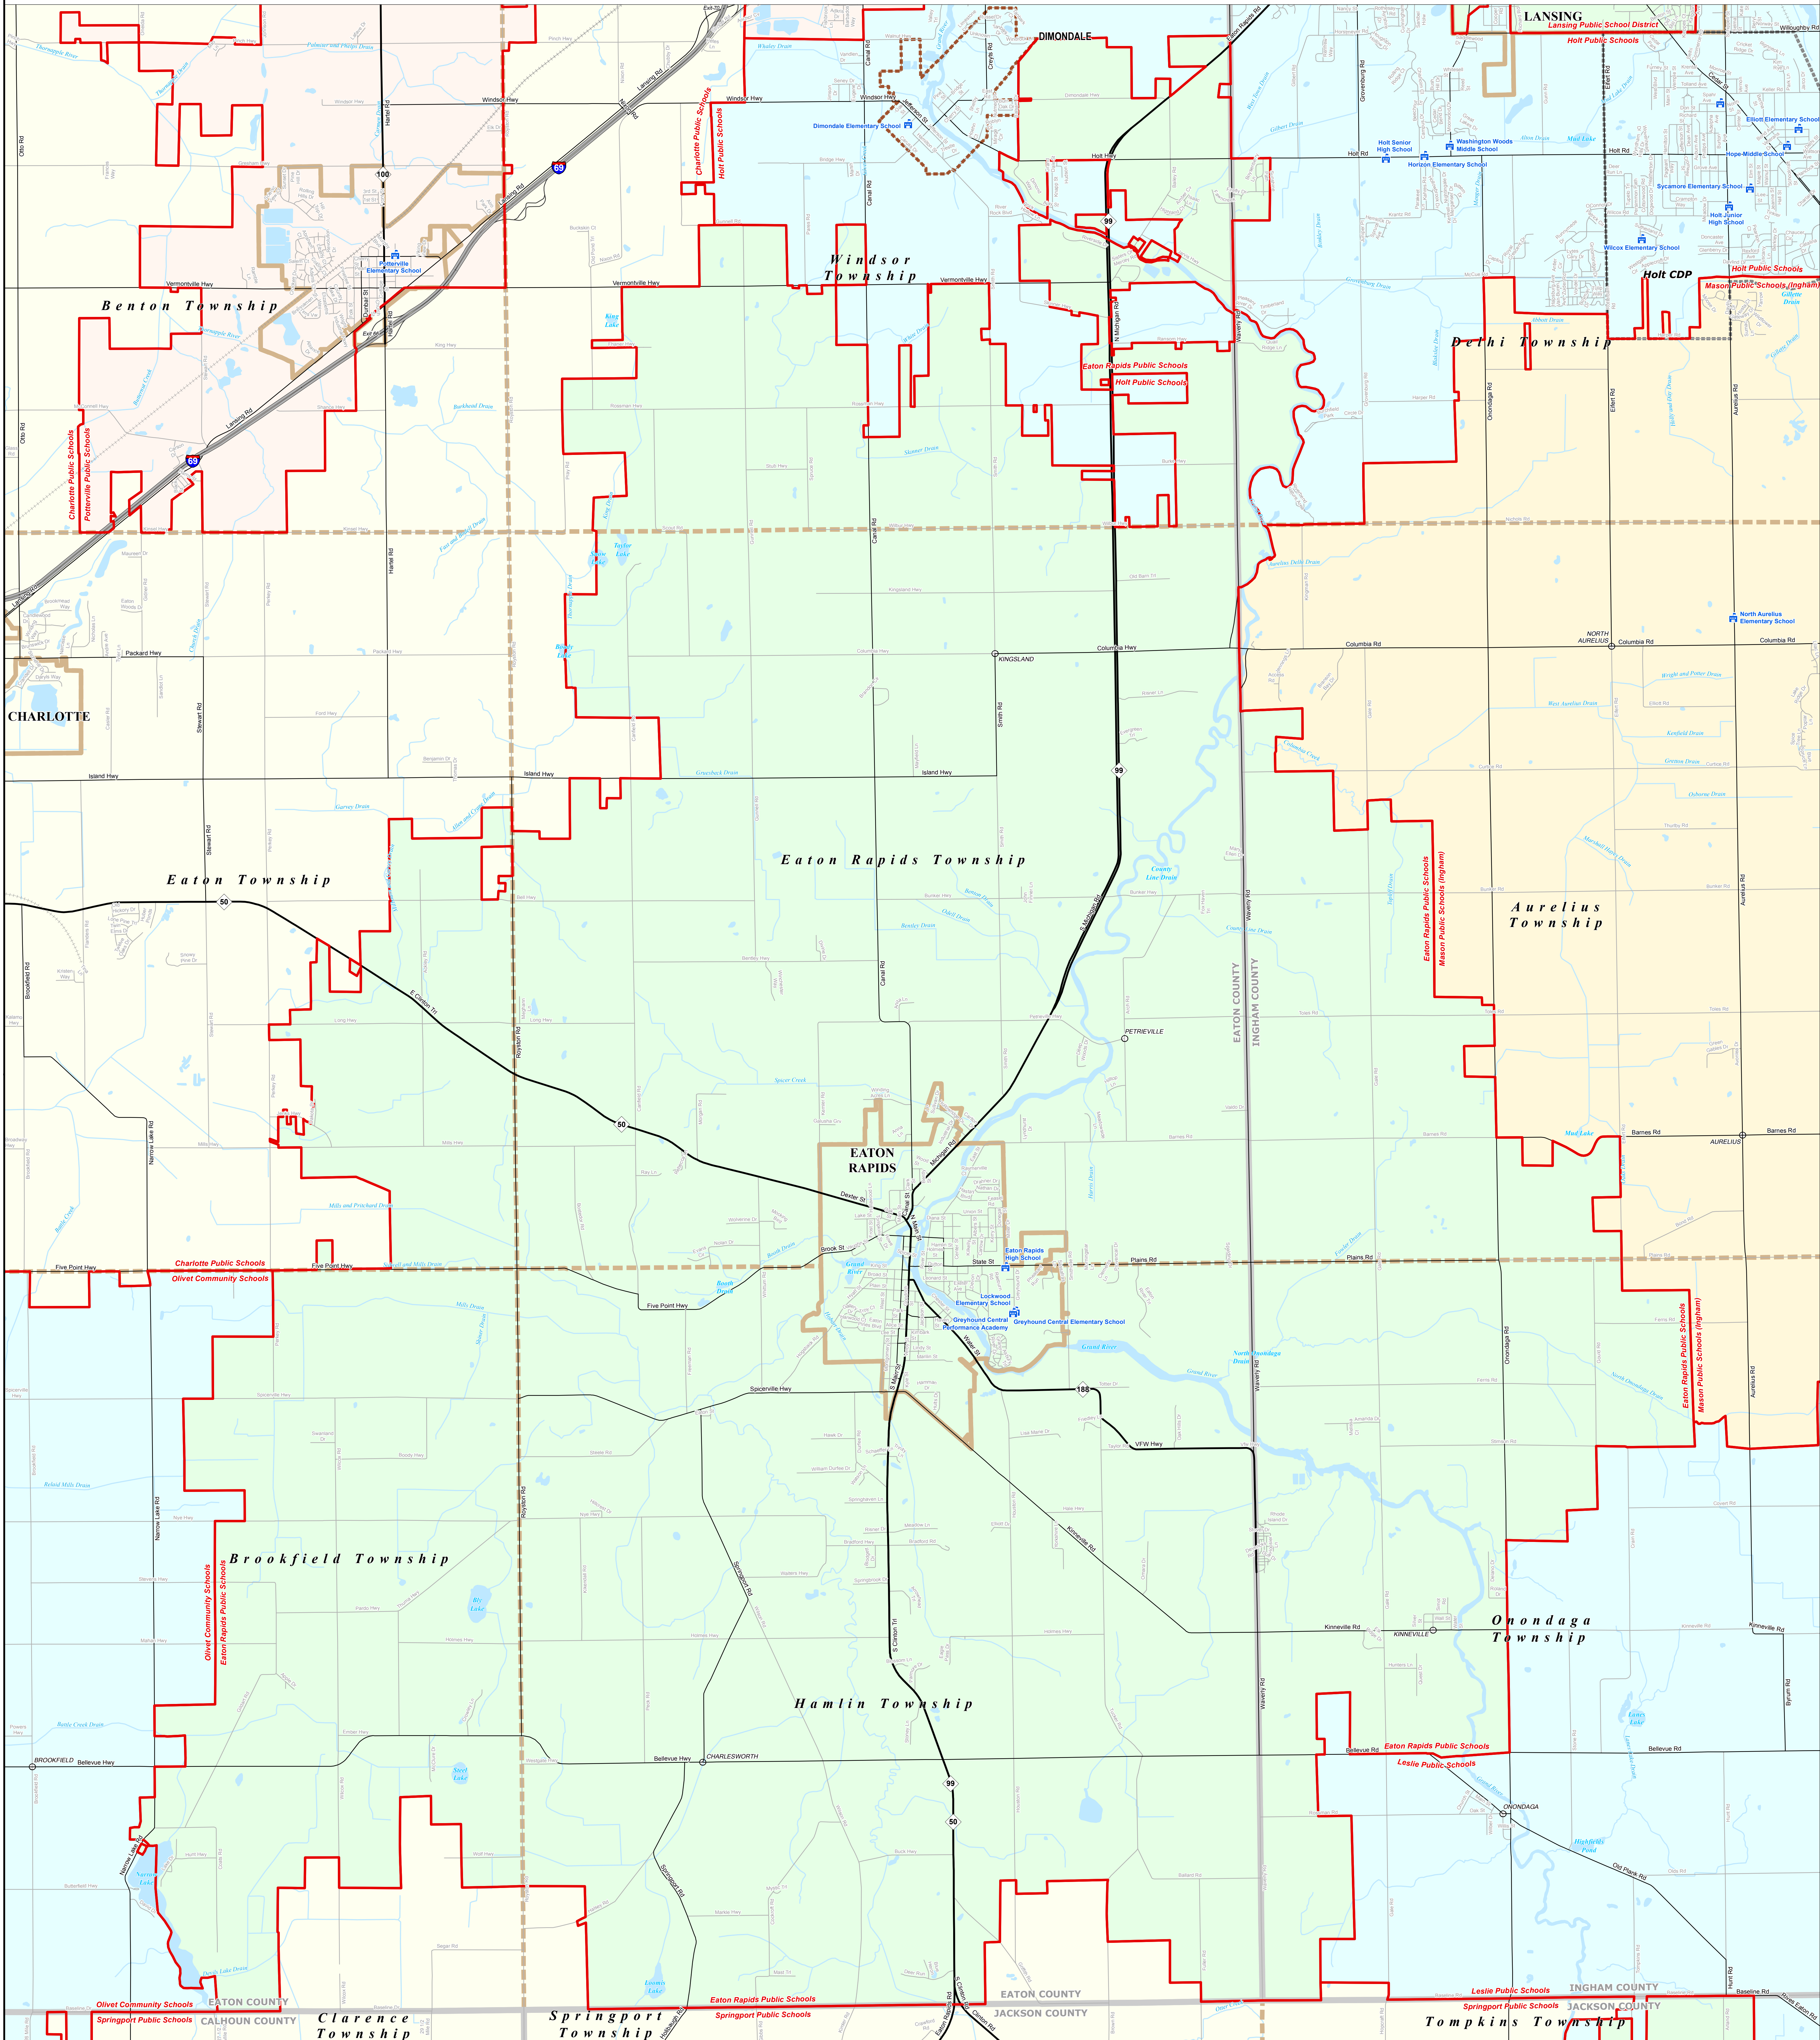

EATON RAPIDS PUBLIC SCHOOLS

Eaton RESA

0 0.25 0.5 1 Miles

*Note: Non K-12 School Districts identified with Asterisk (*) in Name

11/14/13

Legend	
School District	School
County	Water Feature
City	River, Stream, or Drain
Township	Railroad
Village	Freeway
Census Designated Place	Highway
	Primary Road
	Local Road

Source: Michigan Geographic Framework, v13a